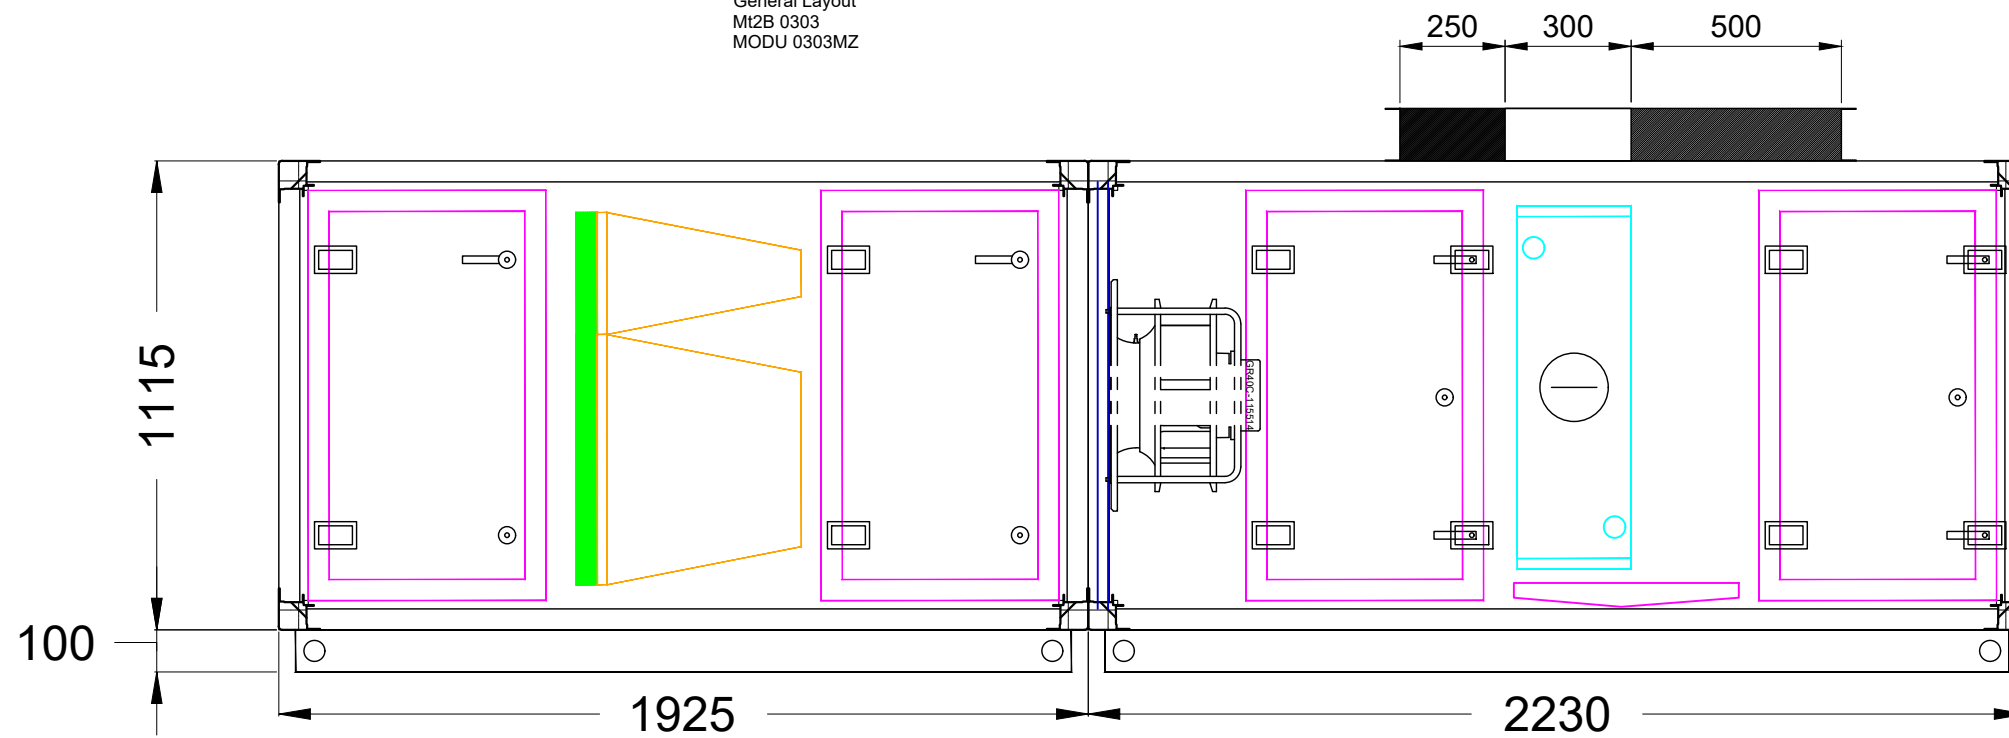

Top View

General Layout
Mt2B 0303
MODU 0303MZ

Right View

UNLESS OTHERWISE SPECIFIED
DIMENSIONS ARE IN MILLIMETERS
BREAK AND DEBUR ALL SHARP EDGES

DO NOT SCALE DRAWING

Rev	By	Date	Description
00	Toh	22/11/2017	Initial Released

General Layout
Multizone Unit
- MODU 0303MZ
-

DRAWING NO: - REV: 00 SCALE: N.T.S. SIZE: A3